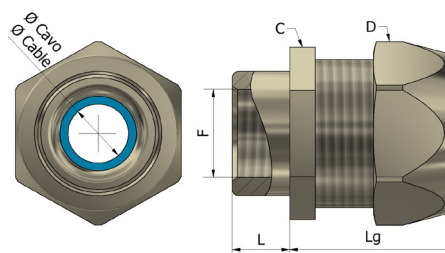

Female fixed thread cable gland ensuring an excellent pull-out strength and resistance to any type of vibration in any type of application.

DATI TECNICI / TECHNICAL DATA

Norme di riferimento
Reference standards

EN 62444
IEC 62444

Grado di Protezione
IP Rating

IP66 / IP67 / IP68

Temperatura di servizio
Service temperature

- 40 °C / +105°C

Resistenza alla corrosione
Resistance to corrosion

UNI ISO 9227
DIN 50017SK

| Codice Code | Filetto Thread | | Codice Code | Filetto Thread | | 20.5L | | Lg | Cavo Cable | | Esagono Hexagon | | Pack. |
|-------------|----------------|-------|-------------|----------------|-------------|-------------|---------|------|-------------|-----------|-----------------|----|-------|
| | GAS ISO 228 | F | | METRIC ISO 965 | Codice Code | GAS ISO 7-1 | GAS ISO | | GAS ISO 7-1 | Min - Max | C | D | |
| | | | | | | | | | | | | | |
| 51440 | 1/4" | 51449 | M16x1.5 | 51393* | Rc 1/4" | 10 | 10 | 26 | 5,0 - 8,0 | 20 | 22 | 50 | |
| 51141 | 3/8" | 51150 | M16x1.5 | 51394* | Rc 3/8" | 10 | 10 | 26 | 8,0 - 11,5 | 24 | 27 | 50 | |
| 51142 | 1/2" | 51151 | M20x1.5 | 51395* | Rc 1/2" | 10 | 13,75 | 26,5 | 7,5 - 13,0 | 27 | 29 | 50 | |
| 51143 | 3/4" | 51154 | M25x1.5 | 51396* | Rc 3/4" | 10 | 13,75 | 27,5 | 12,5 - 18,0 | 33 | 35 | 25 | |
| 51144 | 1" | 51156 | M32x1.5 | 51397* | Rc 1" | 12 | 17,6 | 34 | 17,5 - 23,0 | 43 | 45 | 10 | |
| 51145 | 1" 1/4 | 51157 | M40x1.5 | 51398* | Rc 1" 1/4 | 12 | 17,6 | 39 | 27,5 - 30,0 | 52 | 54 | 5 | |
| 51146 | 1" 1/2 | 51158 | M50x1.5 | 51399* | Rc 1" 1/2 | 14 | 18,5 | 44 | 30,5 - 36,0 | 60 | 62 | 5 | |
| 51147 | 2" | 51159 | M63x1.5 | 51400* | Rc 2" | 14 | 20,5 | 53 | 43,0 - 49,5 | 74 | 77 | 4 | |